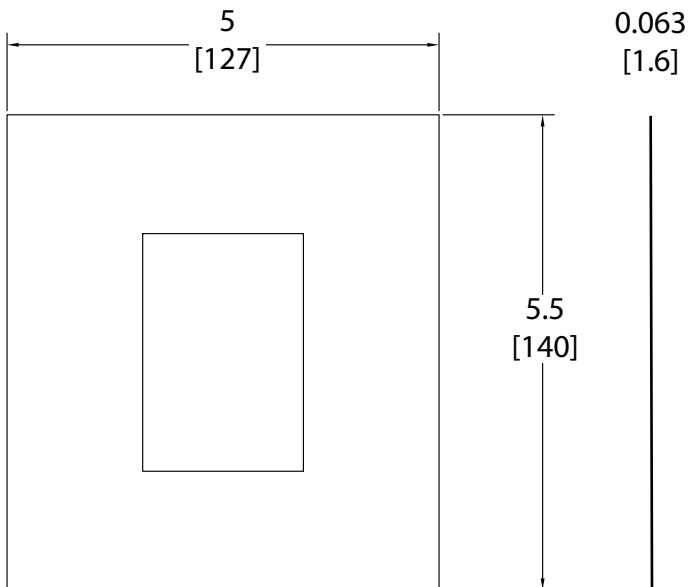

specifications

Stainless Steel Filler Frame

The plate is made from stainless steel and is used when you have double stacked drywall up to 1 1/4" thick so that the frame is flush to the drywall.

model numbers

represented by: