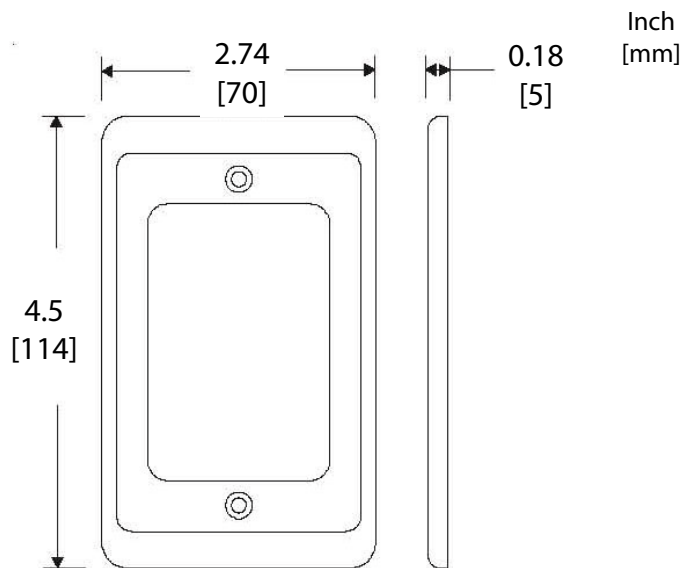

model numbers

O-TRIM-M325G Gray Painted
O-TRIM-M325C Chrome Finish

model numbers

O-TRIM-P275G Gray
O-TRIM-P275B Black
O-TRIM-P275W White

model numbers

O-TRIM-M500SS

represented by: