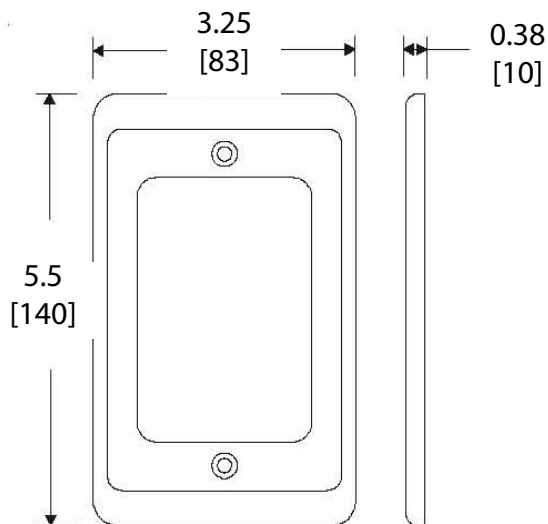

model numbers

O-TRIM-M325G Gray Painted
O-TRIM-M325C Chrome Finish