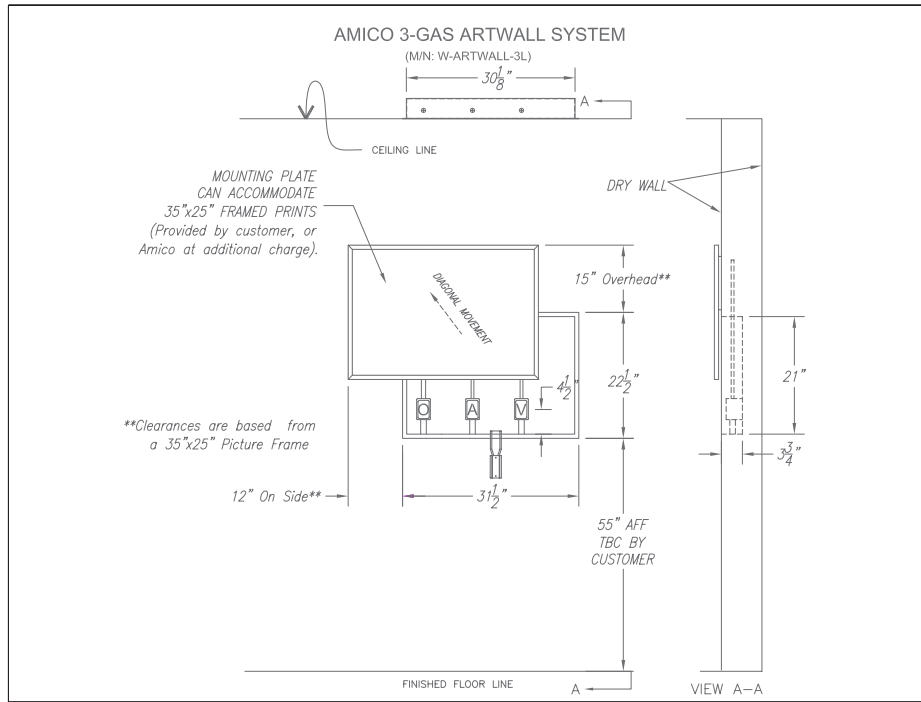

typical drawing

Please visit www.amico.com for all technical specifications, installation instructions, detailed AutoCAD drawings and more.

represented by: