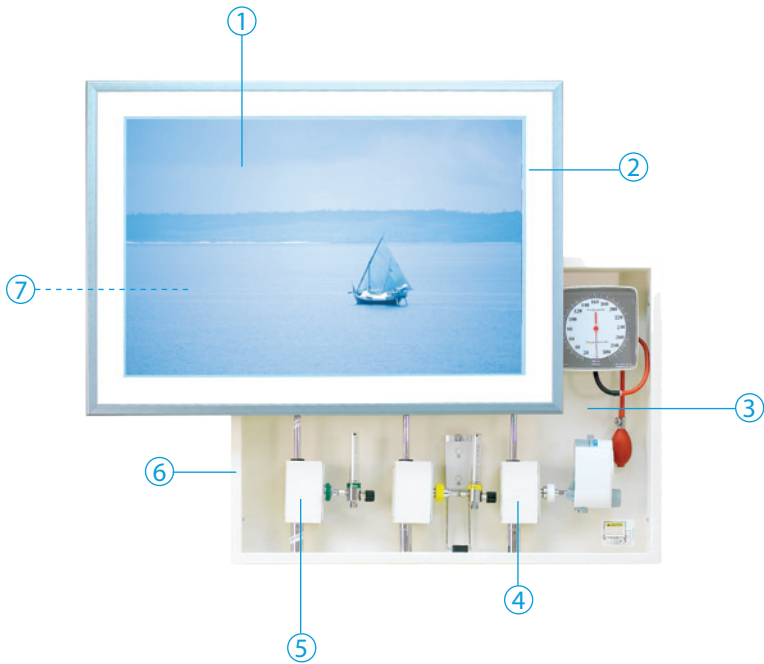

reflection series artwall

product benefits

- conceals medical gas outlets and equipment for a non-clinical appearance
- over 500 prints and frames offered to coordinate and enhance room décor
- swiveling outlets allow for frame to close while in use
- diagonal or horizontal movement to accommodate your room design

applications

LDR-Post-Partum
Patient Rooms
Short Stay
Hospice
Oncology

product features

- ① a wide selection of art prints and frames available
- ② smooth movement in horizontal or diagonal, left hand or right hand direction
- ③ customizable back box depth
- ④ Amico's swiveling outlet allows for easy access during standard maintenance
- ⑤ available 2,3,4 or 5 gas configurations
- ⑥ rough-in assembly is easily installed in the stud work of the wall
- ⑦ the diagonal movement ArtWall includes a safety piston to prevent accidental closure on fingers